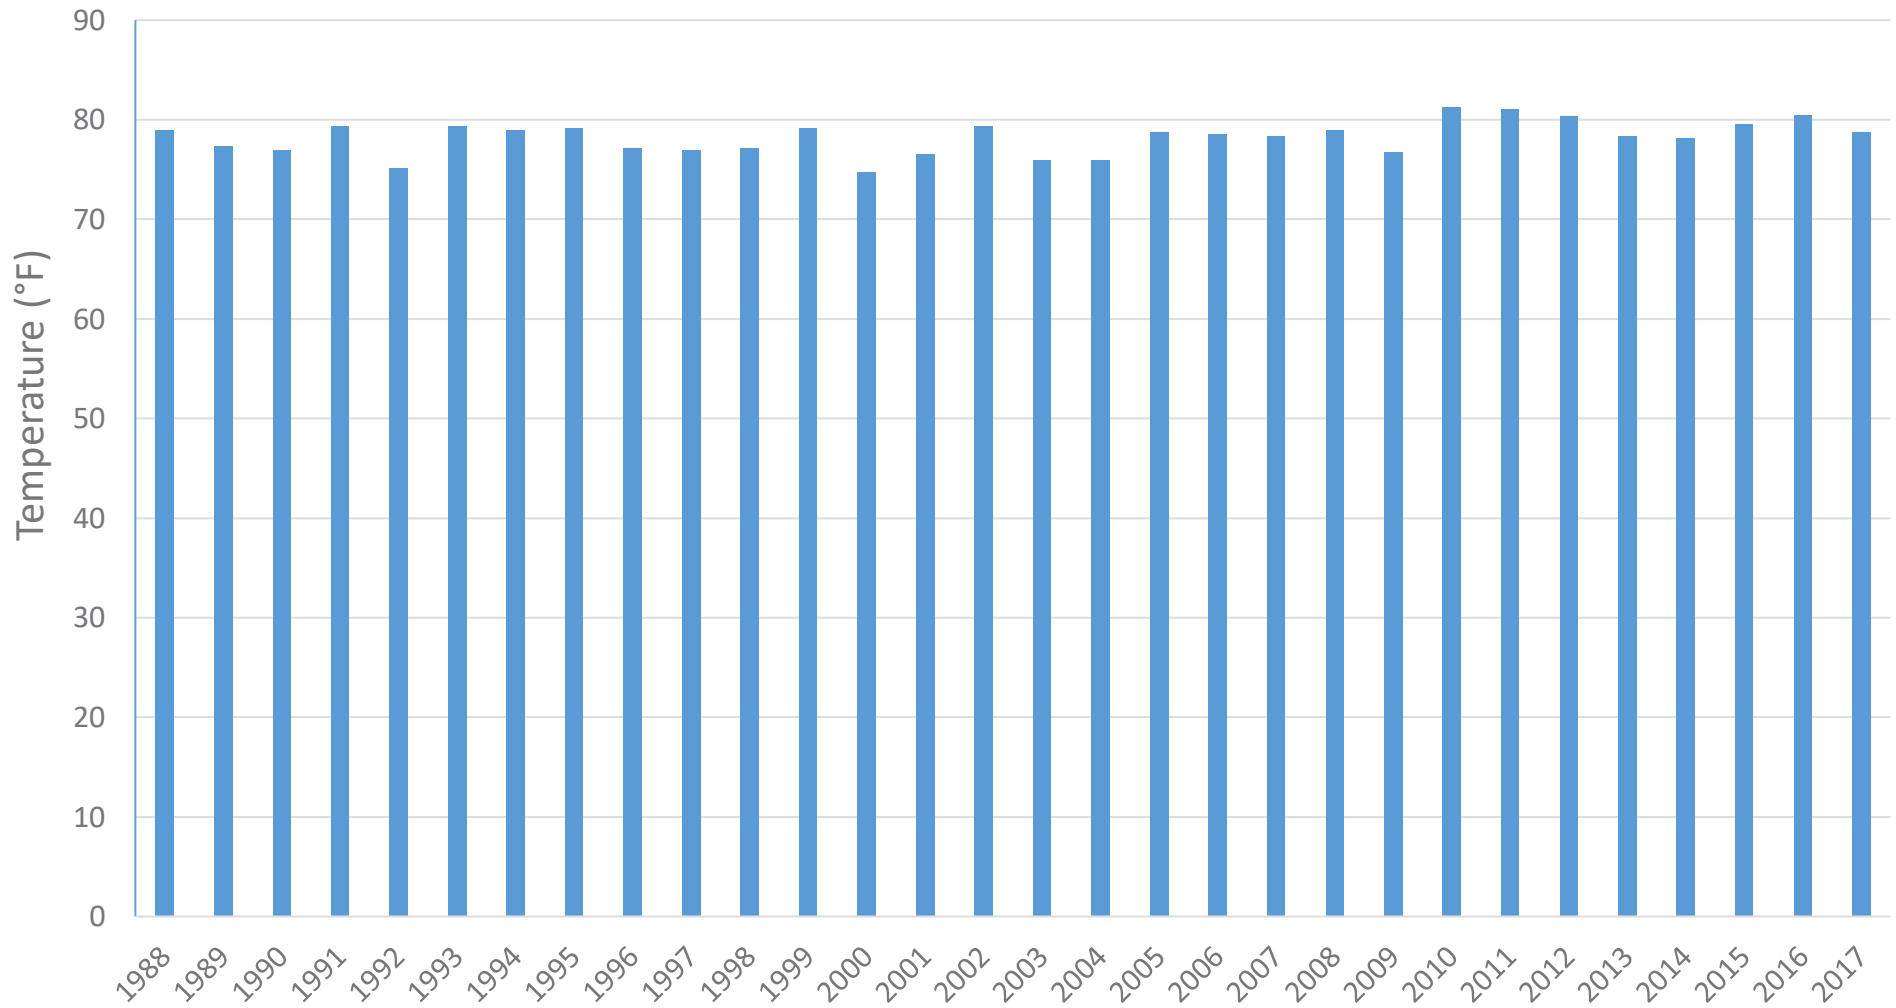

Summer Temperature Graph for Washington, DC

Smithsonian
Science Education Center

WHAT EXPLAINS SIMILARITIES AND DIFFERENCES BETWEEN ORGANISMS?
Summer Temperature Graph for Washington, DC
Smithsonian Science for the Classroom™
© Smithsonian Institution