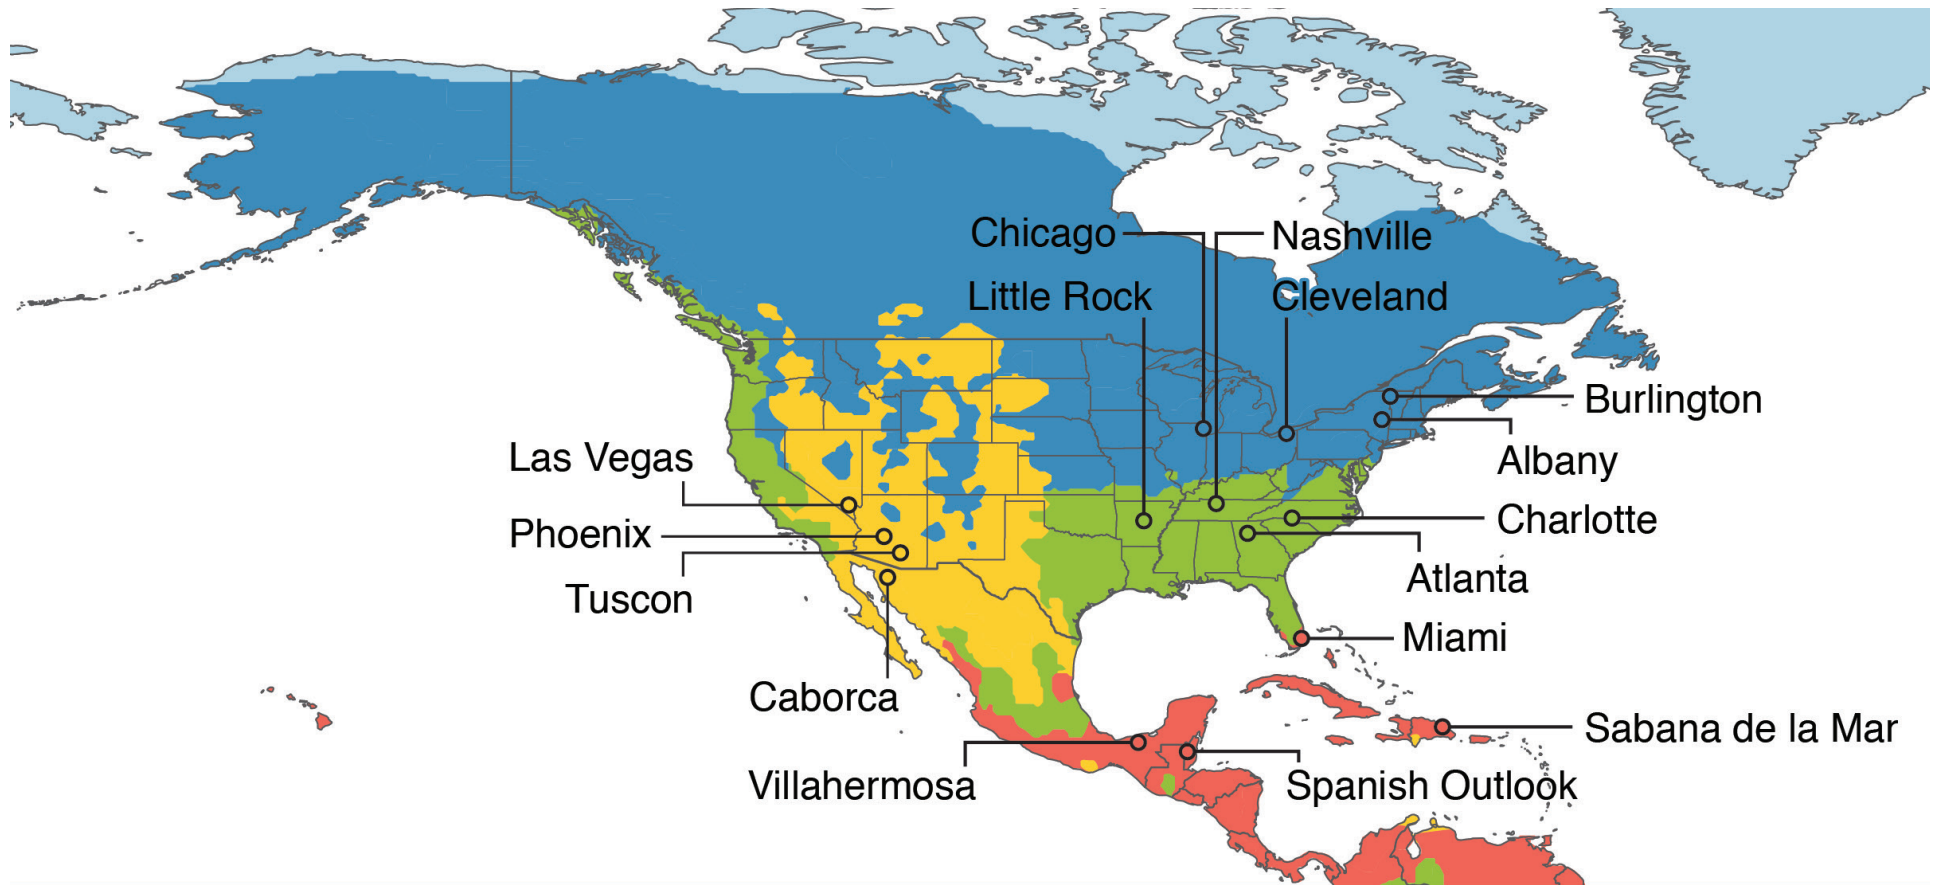

# North American Koppen Climate Zones

**Smithsonian**  
Science Education Center

WHAT EXPLAINS SIMILARITIES AND DIFFERENCES BETWEEN ORGANISMS?  
North American Koppen Climate Zones  
Smithsonian Science for the Classroom™  
© Smithsonian Institution  
CREDIT: Emily Eng