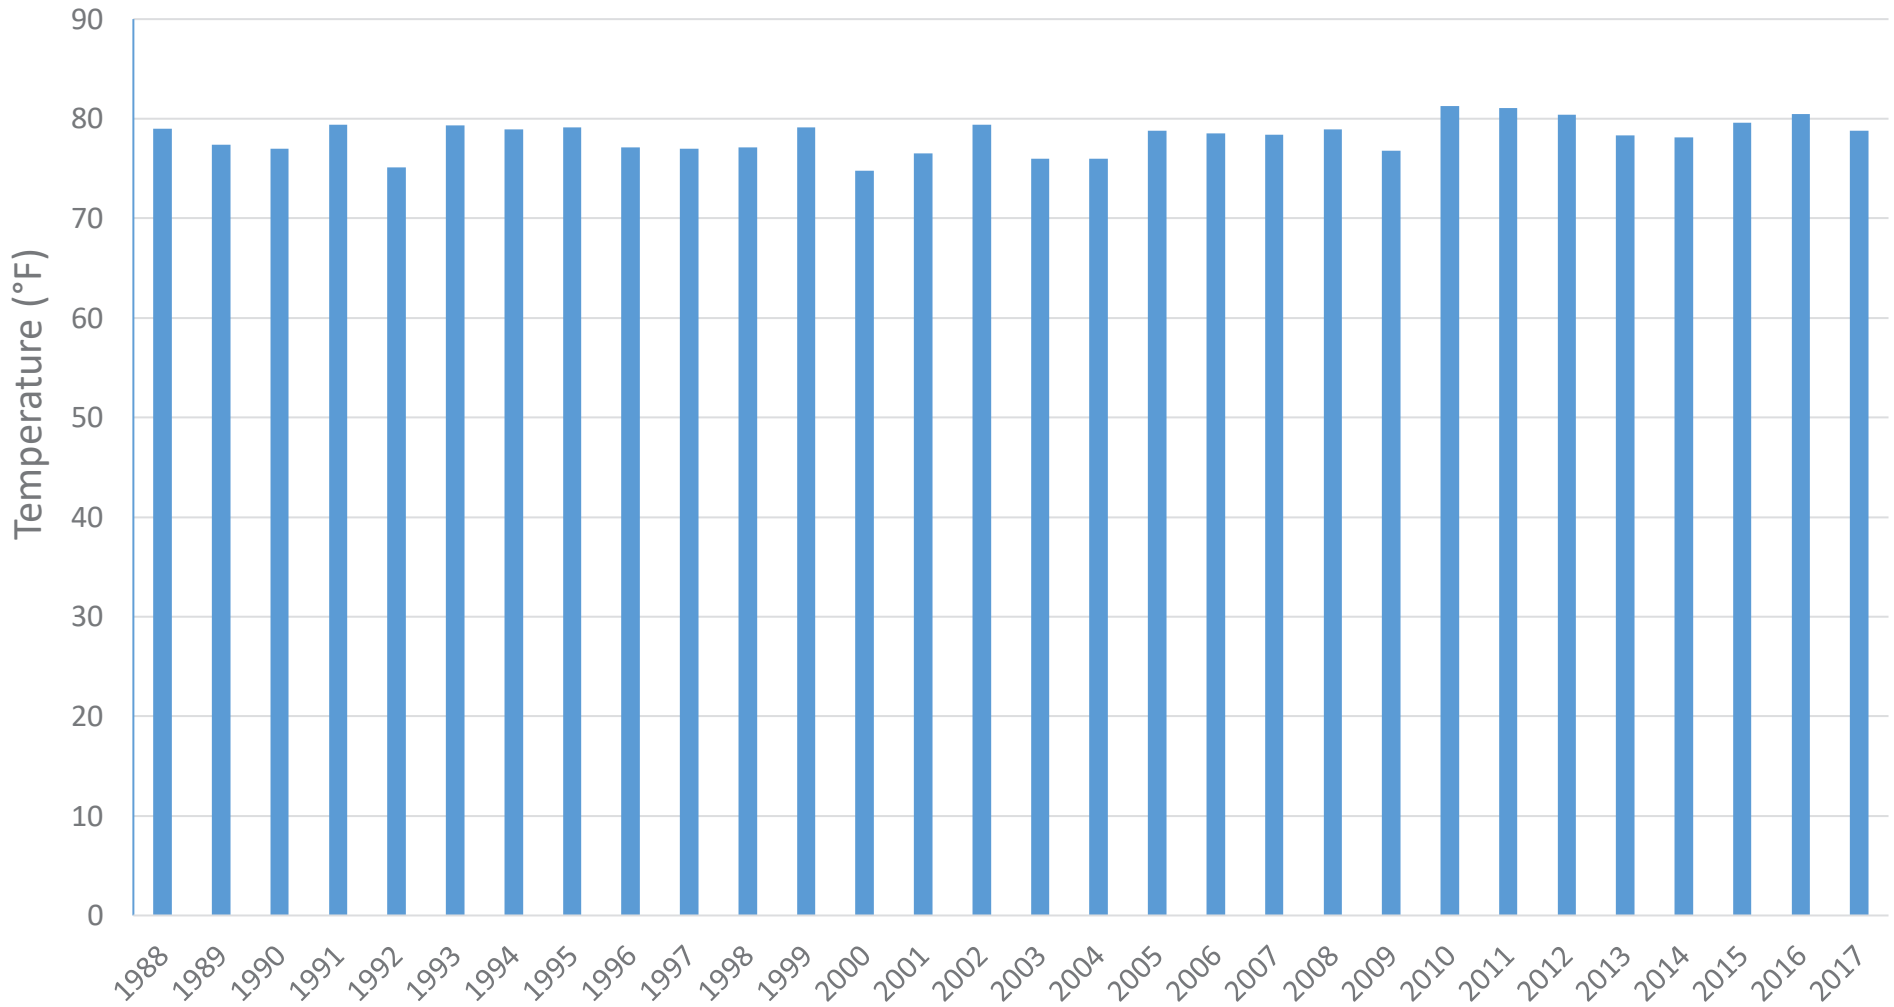

Summer Temperature Graph for Washington, DC

Smithsonian
Science Education Center

WHAT EXPLAINS SIMILARITIES AND DIFFERENCES BETWEEN ORGANISMS?
Summer Temperature Graph for Washington, DC
Smithsonian Science for the Classroom™
© Smithsonian Institution