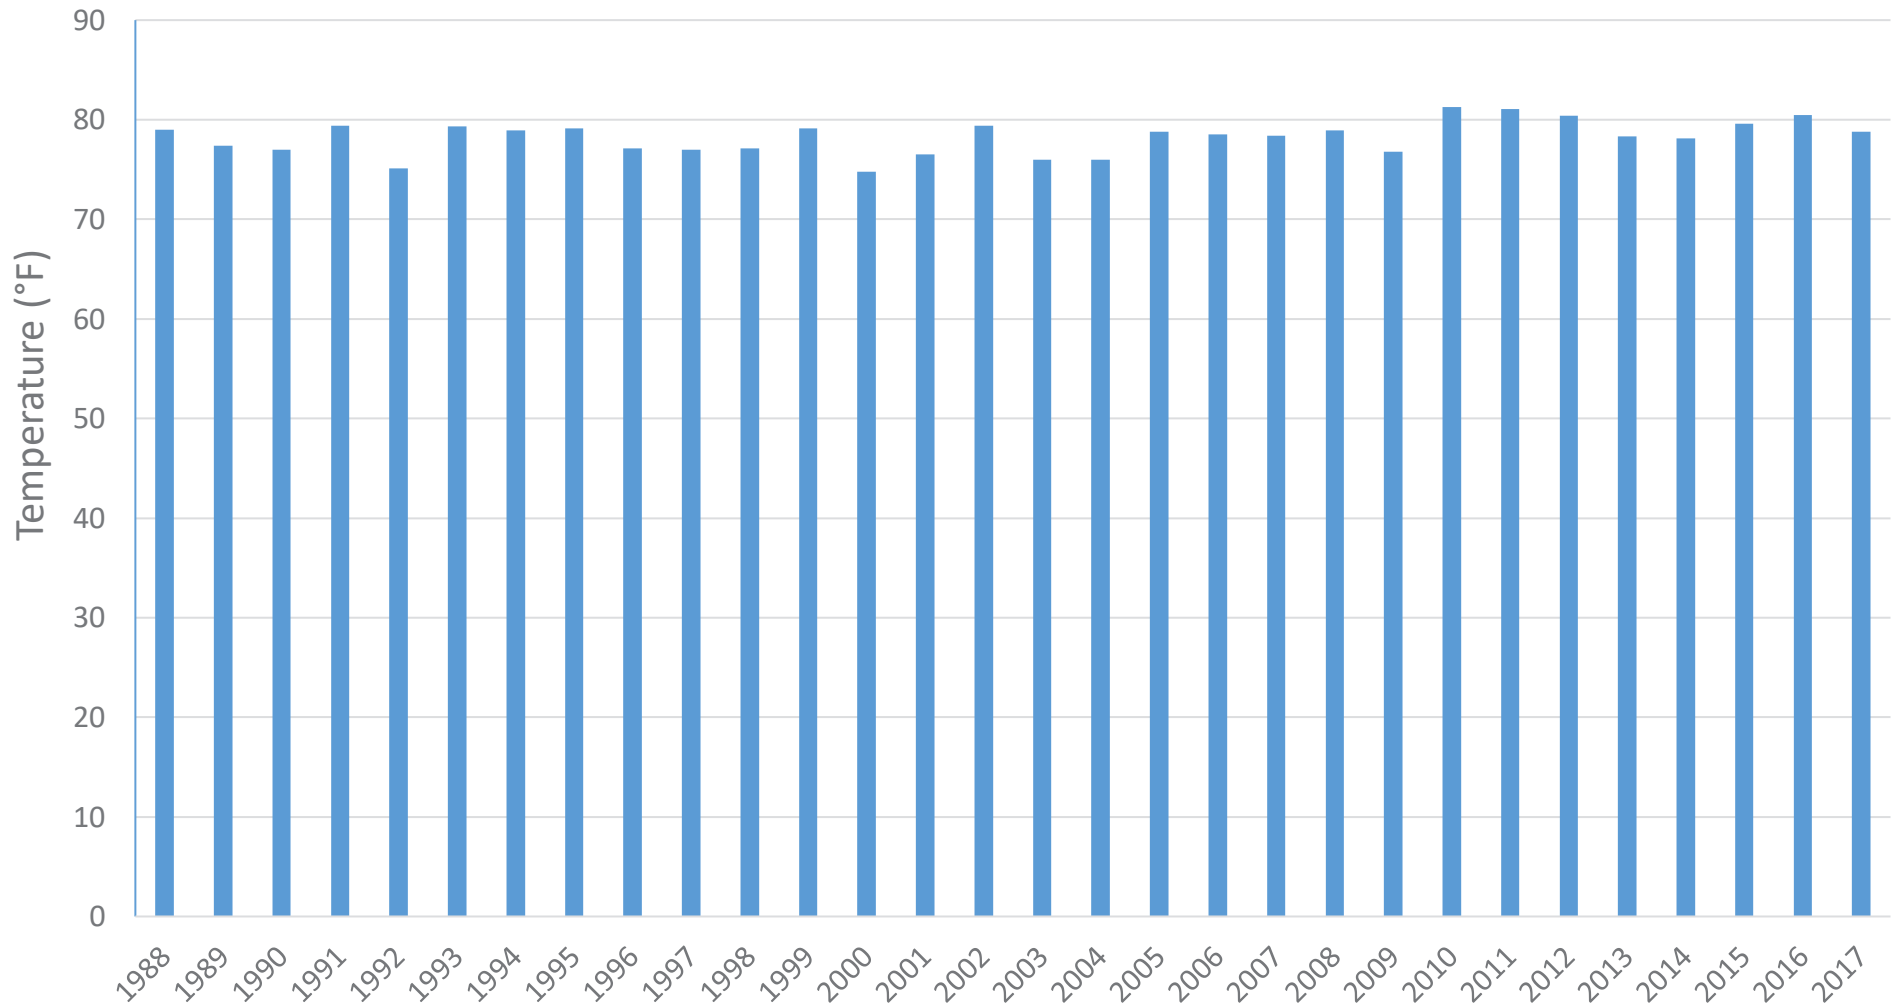

# Summer Temperature Graph for Washington, DC

**Smithsonian**  
Science Education Center

WHAT EXPLAINS SIMILARITIES AND DIFFERENCES BETWEEN ORGANISMS?  
Summer Temperature Graph for Washington, DC  
Smithsonian Science for the Classroom™  
© Smithsonian Institution