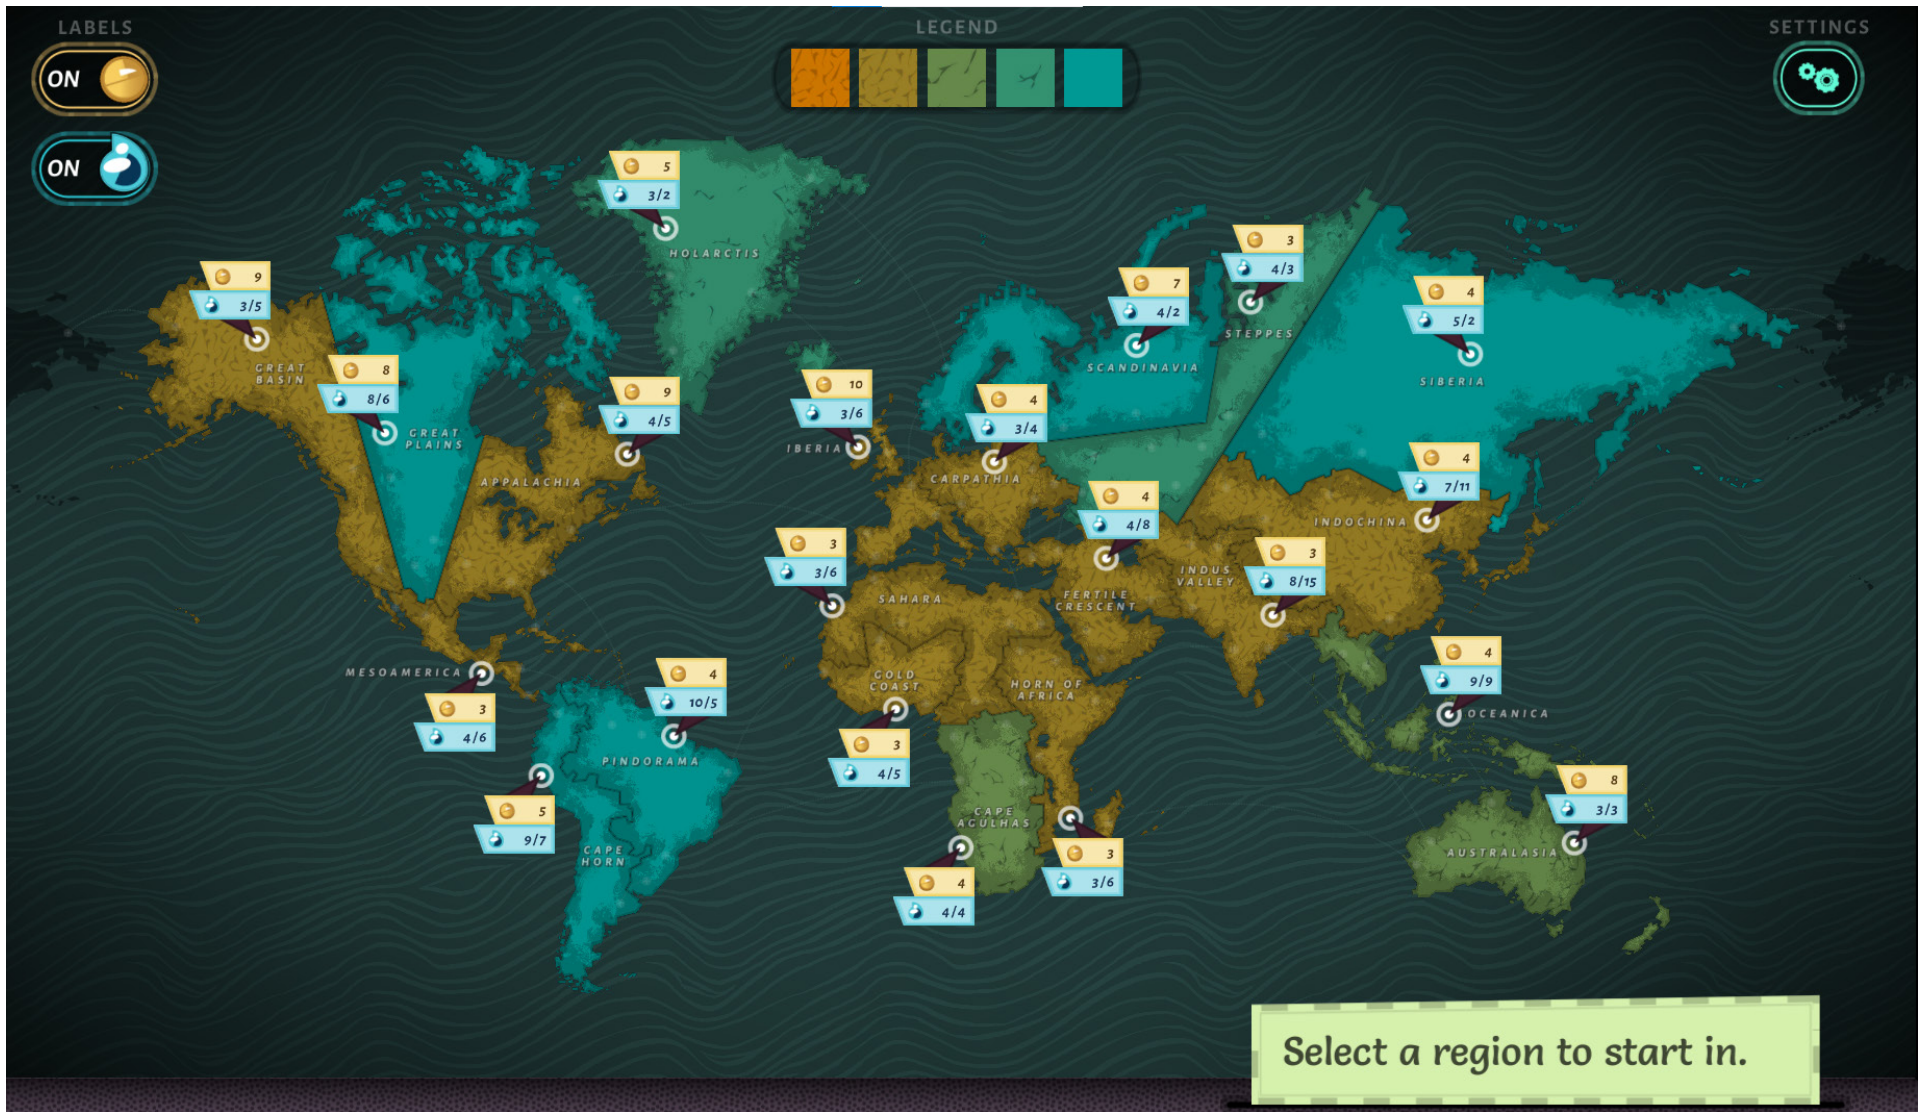

SETTINGS

# AQUATION

*the freshwater access game*

**PICK A GAME PIECE**