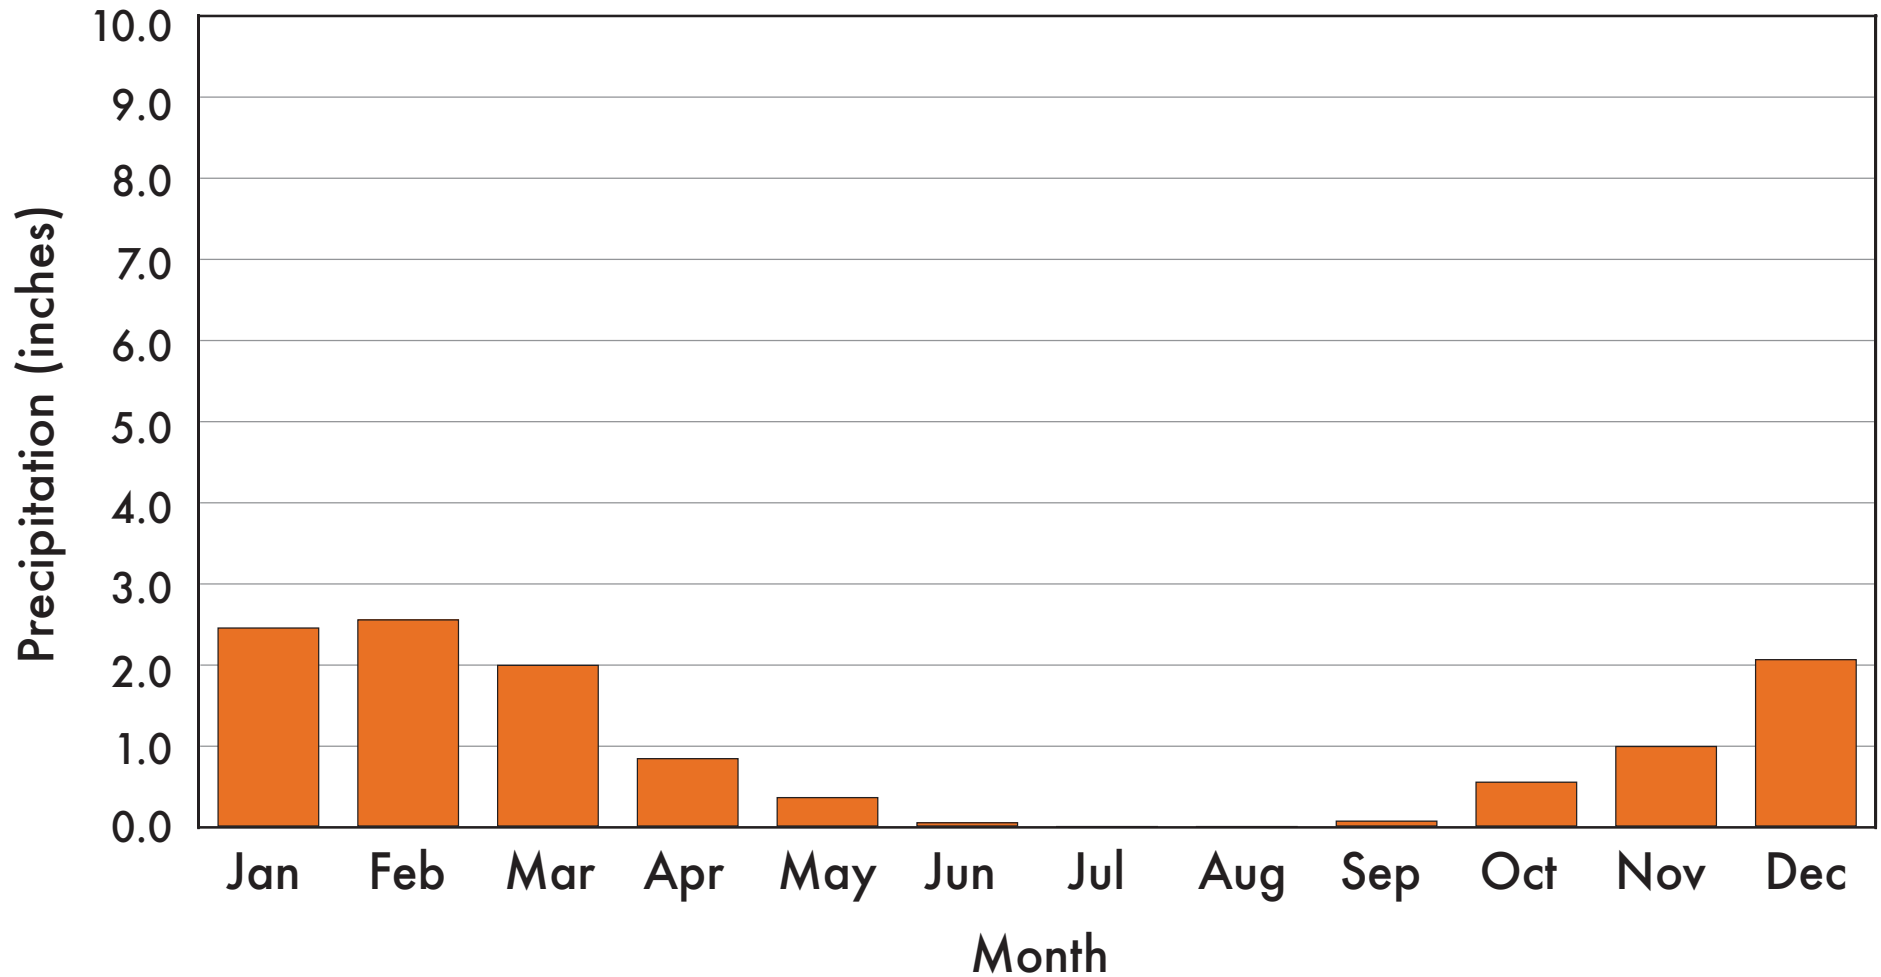

Precipitation in King City, California

Monthly (1991-2020)

Weather Station Locations

- ★ Big Sur
- ★ King City
- ★ Hanford

Map of Tulare Area

Smithsonian
Science Education Center

HOW CAN WE PROTECT AND CLEAN EARTH'S WATER?
Tulare Basin
Smithsonian Science for the Classroom™
© Smithsonian Institution
CREDIT: Google Maps